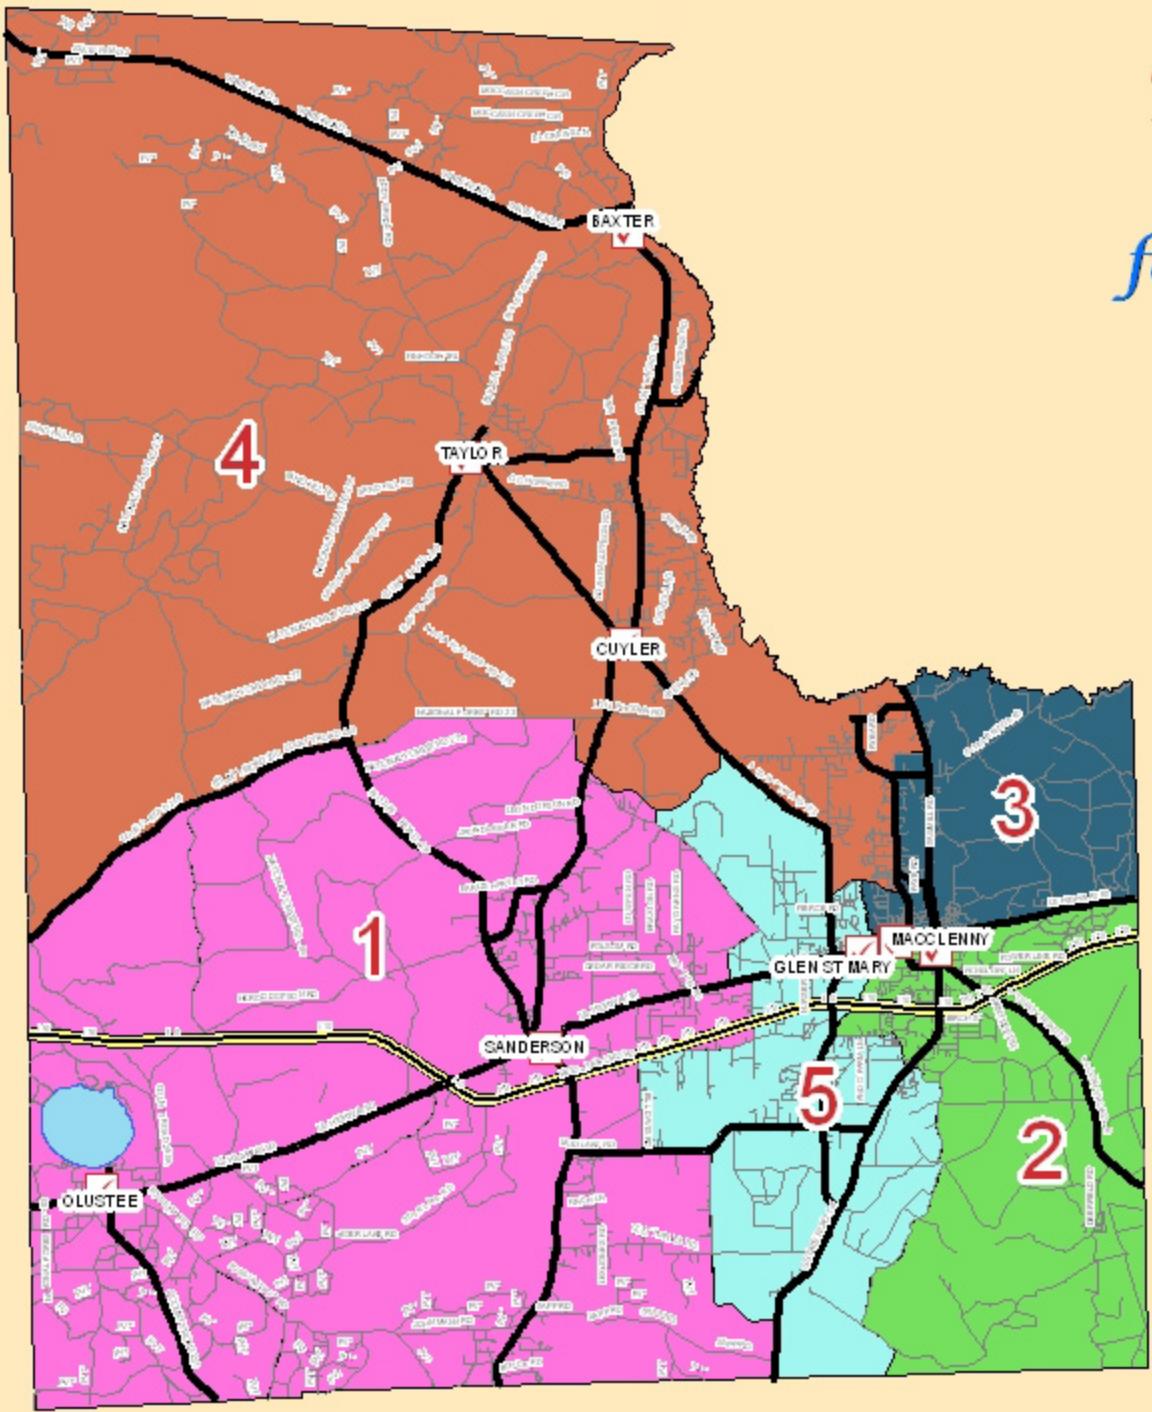

Baker County

District Map

for County Commissioners

| District | District Name |
|----------|-----------------------------------|
| 1 | Sanderson, Olustee |
| 2 | South Macclenny |
| 3 | North Macclenny |
| 4 | Baxter, Taylor, Macedonia, Cuyler |
| 5 | Glen St. Mary |

County Commissioners

- District 1: **Mike Crews**
- District 2: **Jimmy Anderson**
- District 3: **Gordon Crews**
- District 4: **Adam Giddens**
- District 5: **Mark Hartley**