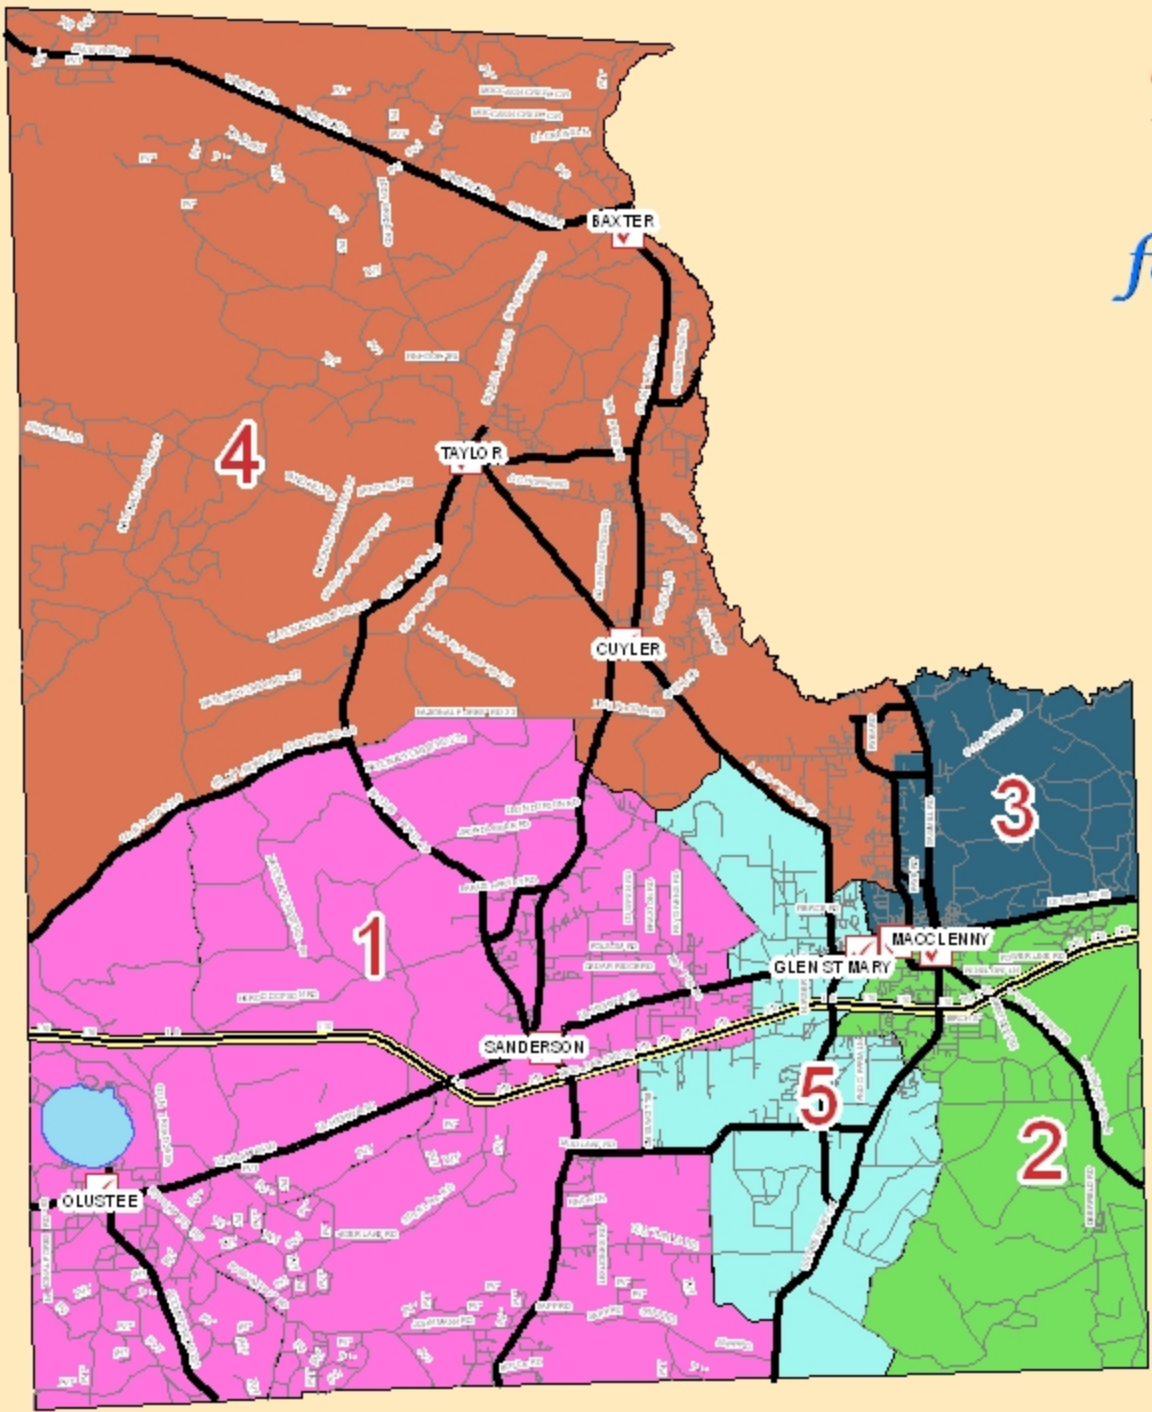

Baker County

District Map

for County Commissioners

District	District Name
1	Sanderson, Olustee
2	South Macclenny
3	North Macclenny
4	Baxter, Taylor, Macedonia, Cuyler
5	Glen St. Mary

- County Commissioners
- District 1: Julie Combs
 - District 2: Alex Robinson
 - District 3: Gordon Crews
 - District 4: Mike Griffis
 - District 5: Mark Hartley