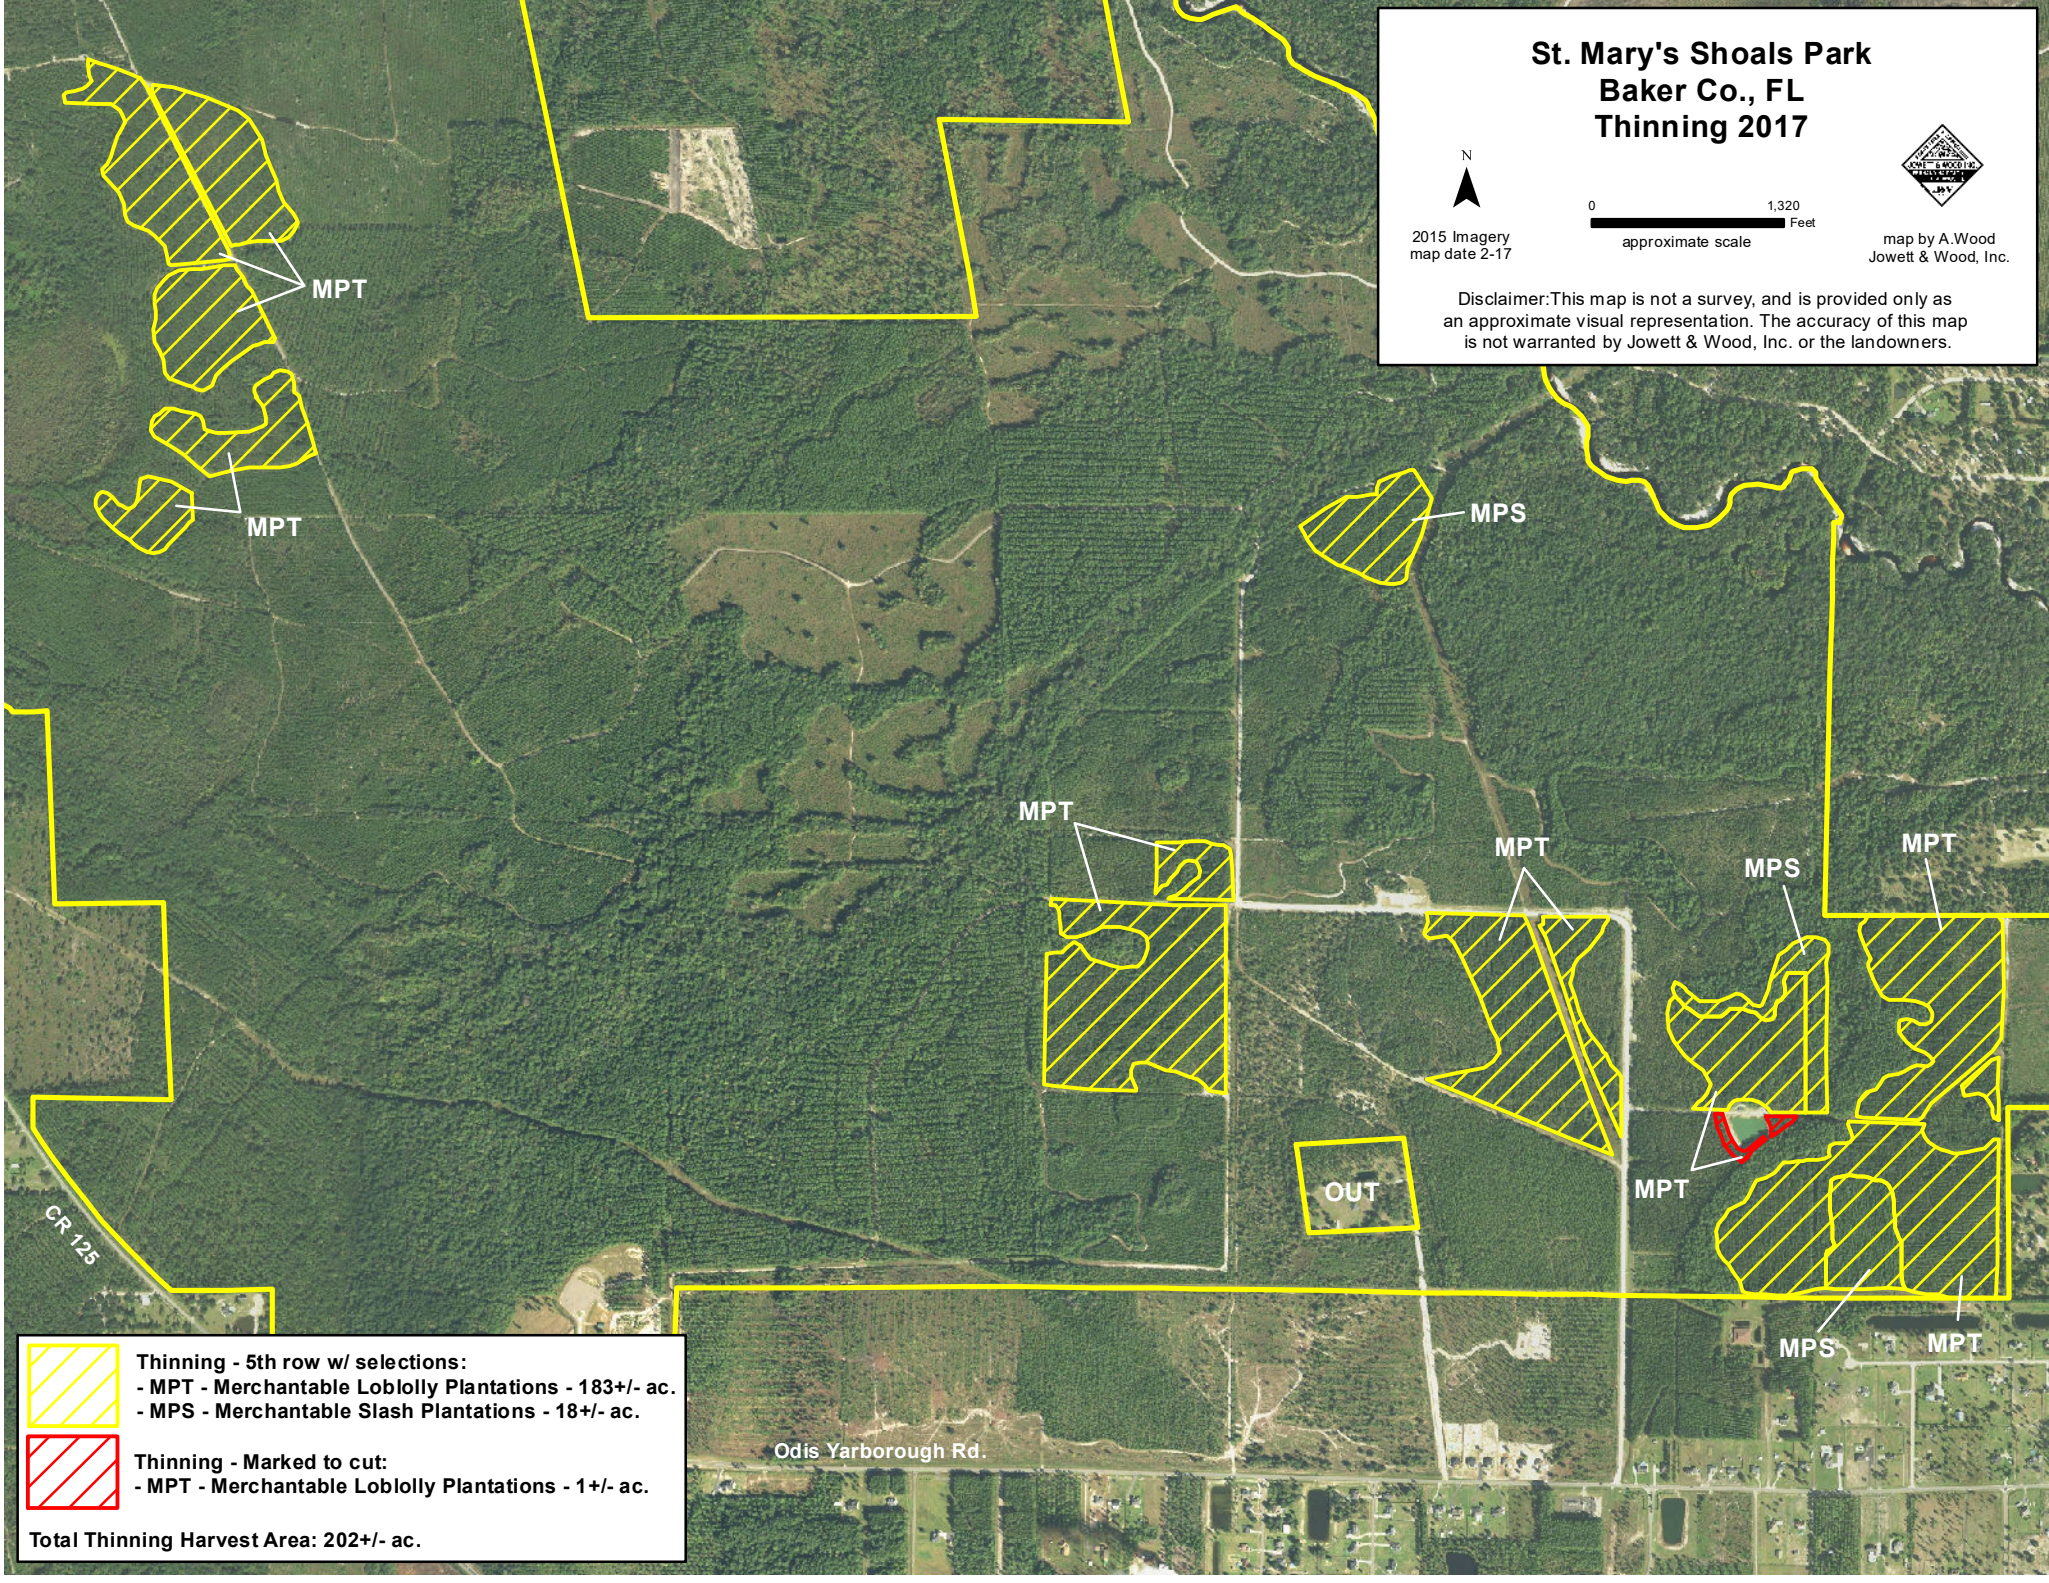

# St. Mary's Shoals Park Baker Co., FL Thinning 2017

2015 Imagery  
map date 2-17

0 1,320  
Feet  
approximate scale

map by A.Wood  
Jowett & Wood, Inc.

Disclaimer: This map is not a survey, and is provided only as an approximate visual representation. The accuracy of this map is not warranted by Jowett & Wood, Inc. or the landowners.

 Thinning - 5th row w/ selections:  
- MPT - Merchantable Loblolly Plantations - 183+/- ac.  
- MPS - Merchantable Slash Plantations - 18+/- ac.

 Thinning - Marked to cut:  
- MPT - Merchantable Loblolly Plantations - 1+/- ac.

**Total Thinning Harvest Area: 202+/- ac.**